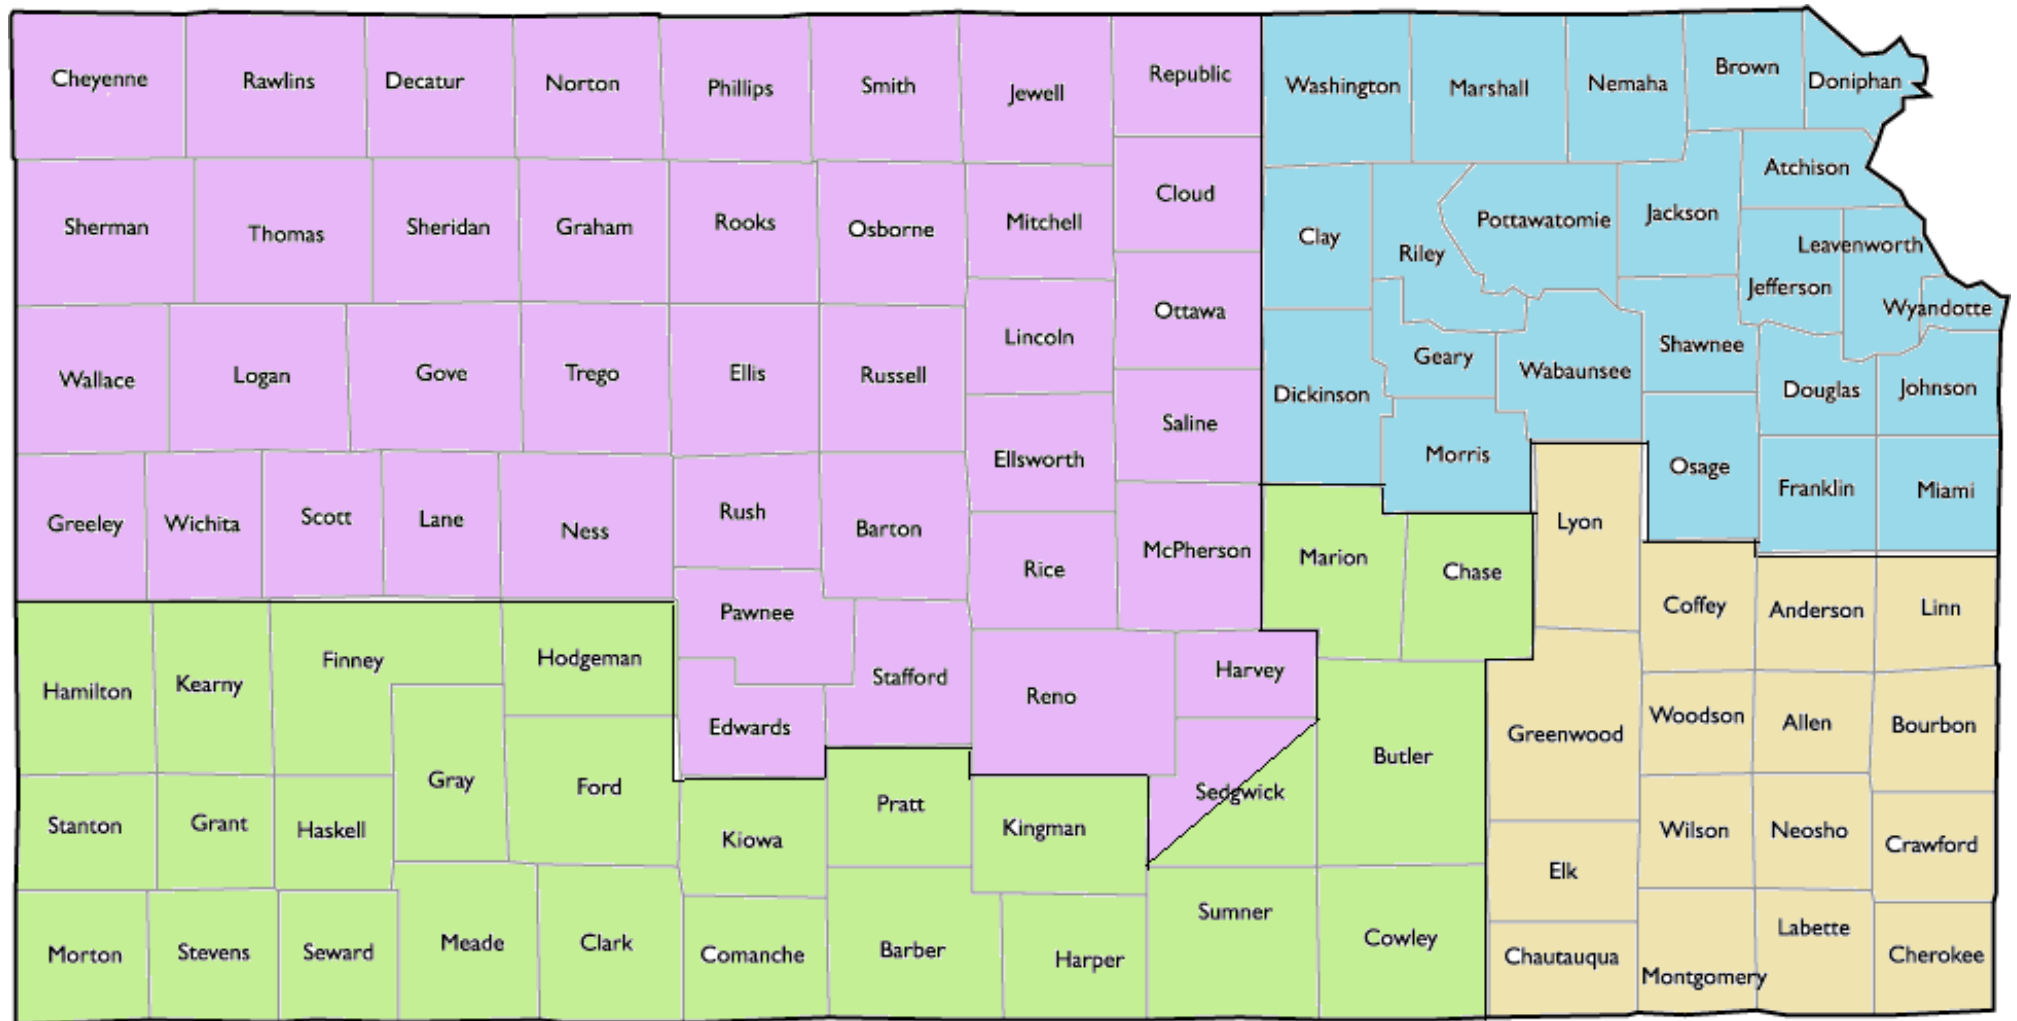

independence<sup>INC.</sup>

## Kansas WORK/Independent Living Counselor Territory Map

Central/NW Kansas

**Nanette Unruh, ILC**  
nunruh@independenceinc.org

Northeast Kansas

**Zackary Terhune, ILC**  
zterhune@independenceinc.org

Central/SW Kansas

**Jennifer Moore, ILC Team Lead**  
jmoore@independenceinc.org

Southeast Kansas

**Leaona Ellis, ILC**  
lellis@independenceinc.org